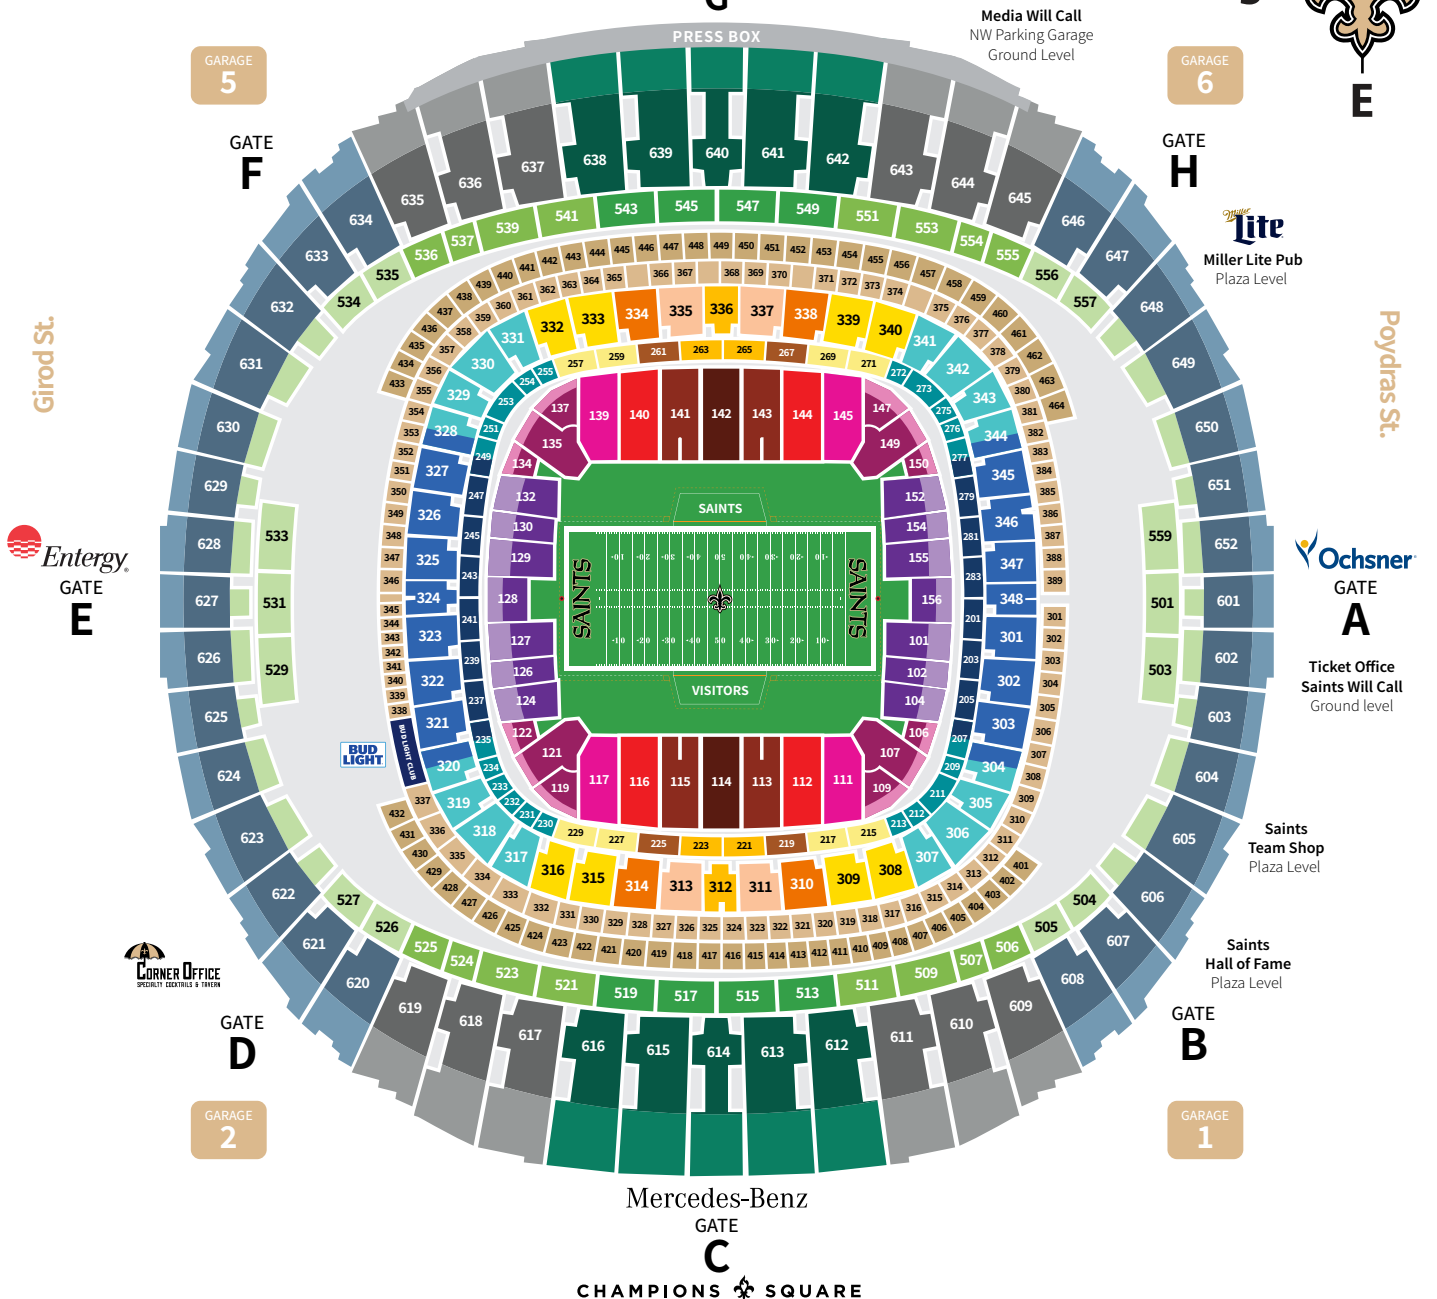

Mercedes-Benz Superdome

Claiborne Ave.

GATE G

	Loge Club Sideline Prime	\$3,480		Loge End Zone - 200 Level	\$1,370
	Loge Club Sideline (Btw. 30s)	\$3,330		Plaza Corner Lower (row 1-28)	\$1,370
	Loge Club Sideline (Btw. 20s) - 200 Level	\$3,280		Loge End Zone - 300 Level	\$1,320
	Bunker Club Sideline Prime	\$3,280		Plaza Corner Upper (row 29-36)	\$1,220
	Loge Club Sideline (Btw. 20s) - 300 Level	\$3,180		Plaza End Zone Lower (row 1-19)	\$1,220
	Bunker Club Sideline	\$3,180		Terrace Sideline Lower (row 7-18)	\$1,100
	Loge Club Sideline (GL to 20) - 200 Level	\$2,780		Upper Box Corner	\$1,050
	Loge Club Sideline (GL to 20) - 300 Level	\$2,630		Plaza End Zone Upper (row 20-29)	\$920
	Plaza Club Sideline Prime	\$2,230		Upper Box End Zone	\$850
	Plaza Club Sideline	\$2,130		Terrace Corner Lower (row 7-21)	\$720
	Loge Corner - 200 Level	\$1,850		Terrace Sideline Upper (row 19-43)	\$680
	Loge Corner - 300 Level	\$1,800		Terrace Corner Upper (row 22-43)	\$650
	300/400 Level Luxury Suites	*\$1700		Terrace End Zone Lower (row 6-14)	\$650
	Upper Box Sideline	\$1,650		Terrace End Zone Upper (row 15-34)	\$470

Prices are for a ten (10) game package. * 300/400 Level Luxury Suite price is ticket cost only and does not include the cost of the annual lease.